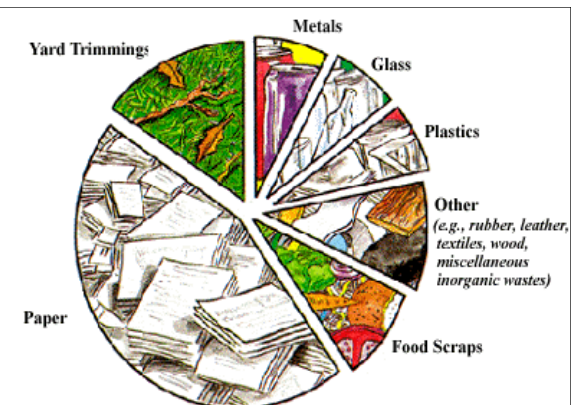

Bathroom Reader

UW-Fox Valley Library

Volume 3, Issue 6

Earth Day April 22, 2005
National Poetry Month
National Gardening Month

I think that I shall never see
A poem as lovely as a tree.

A tree whose hungry mouth is prest
Against the earth's sweet flowing
breast;

A tree that looks to God all day,
And lifts her leafy arms to pray;

A tree that may in summer wear
A nest of robins in her hair;

Upon whose bosom snow has lain;
Who intimately lives with rain.

Poems are made by fools like me,
But only God can make a tree.

Joyce Kilmer

Plant a Tree

According to the US Forest Service
2.6 million acres of trees are planted
each year.

“10 Commandments of Seedling
Survival”

[http://www.interforestry.com/News/
Plant_Tips/plant_tips.html](http://www.interforestry.com/News/Plant_Tips/plant_tips.html)

According to Carolus Linneaus (1707-
1778), a Swedish botanist, you can
plant certain flowers that open and
close at different times in a “clock
shape” and know what time of day it
is.

African Daisy 8-9 AM

Gentians 9-10 AM

Composition of US Solid wastes in landfills

Ever wonder how much “nature” it requires
for your lifestyle? Take a quick quiz at

<http://www.myfootprint.org>

The banana is the world’s largest herb.

Shoshone National Forest was the first national forest created on March 30, 1871 by President Benjamin Harrison.